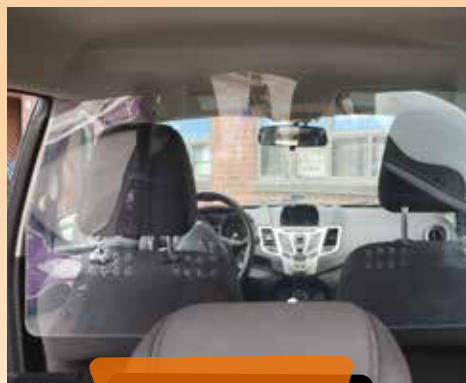

Rideshare/Delivery  
Sneeze Guard 48" w x 15" h  
or custom ordered size\*

**\$79.50**

Table Top  
Sneeze Guard 24" w x 30" h  
or custom ordered size\*

**\$129.50**

Hanging  
Sneeze Guard 24" w x 30" h  
or custom ordered size\*