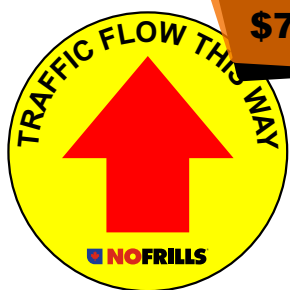

Face Shield
Adjustable clear plexi shield
with custom logo \$15.95*

\$12.95

Table Top
Sneeze Guard 32" w x 24" h
Custom sizes available*

\$159.95

VINYL ROLL CLEAR
FILM GUARD 48" w x 36" h
Custom sizes available*

\$59.95

Floor Decals 10"
with company logo*

\$7.95

Metal A-frames 24" w x 36" h

\$159.95

Decals 12" w x 18" h

\$15.95

Metal A-frames 24" w x 18" h